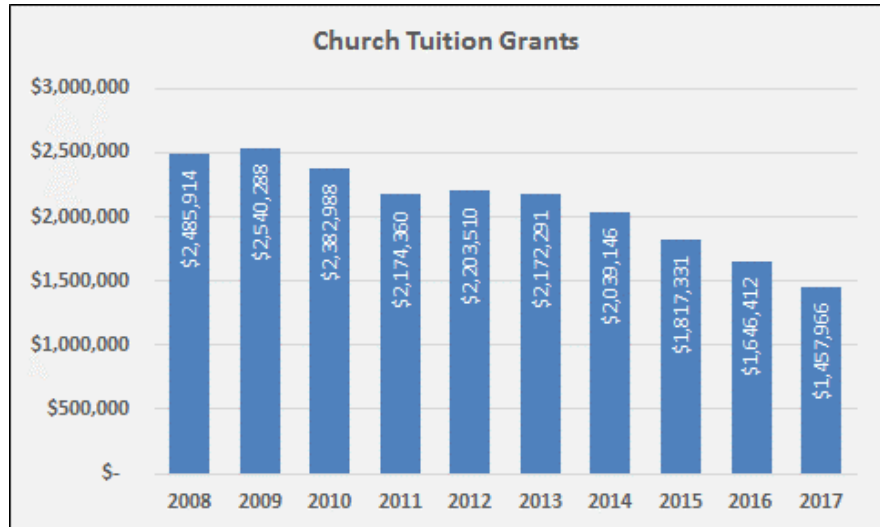

Church Tuition Grants

Congregations also give money through church tuition grants for their students attending Mennonite educational institutions. Mennonite higher education institutions match the money that a congregation gives up to a certain amount. These gifts are not used for the overall operations of the educational institution. This graph shows congregational giving for church tuition grants since the 2007-2008 fiscal year.

The graph below illustrates overall church support—church tuition grants plus general gifts for Mennonite higher education institutions—since the 2007-2008 fiscal year.