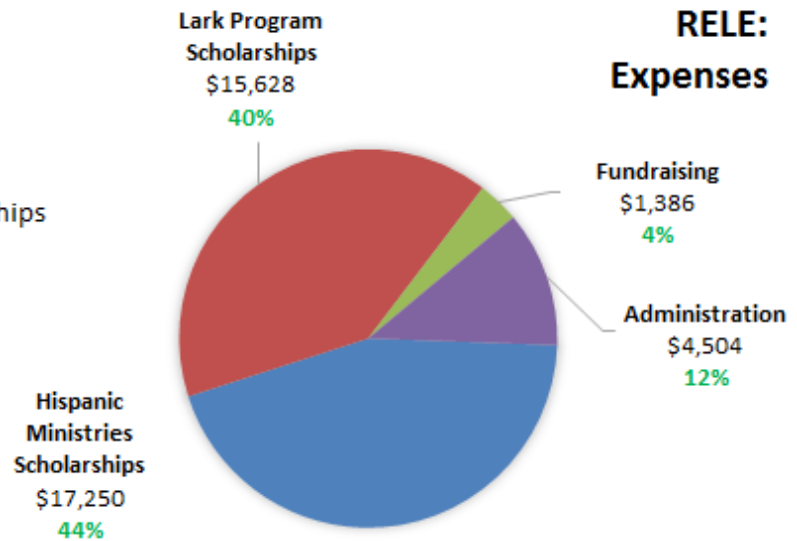

RELE: Expenses