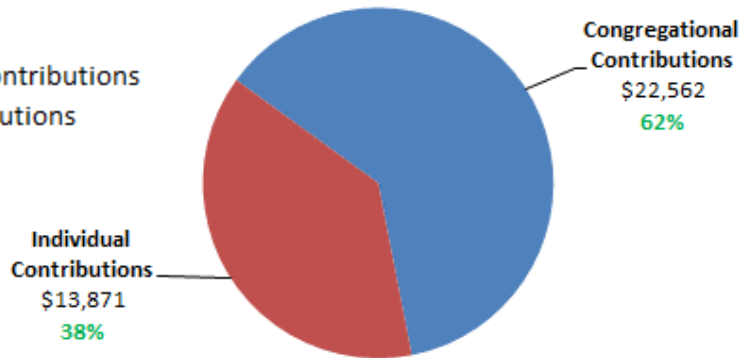

RELE Revenue, Support, and Gains

\$ 22,562 Congregational Contributions
 \$ 13,871 Individual Contributions

 \$ 36,433

Racial/Ethnic Leadership Education: Income

RELE Expenses

\$ 17,250 HM Scholarships
 \$ 15,628 Lark Program Scholarships
 \$ 1,386 Fundraising
 \$ 4,504 Administration