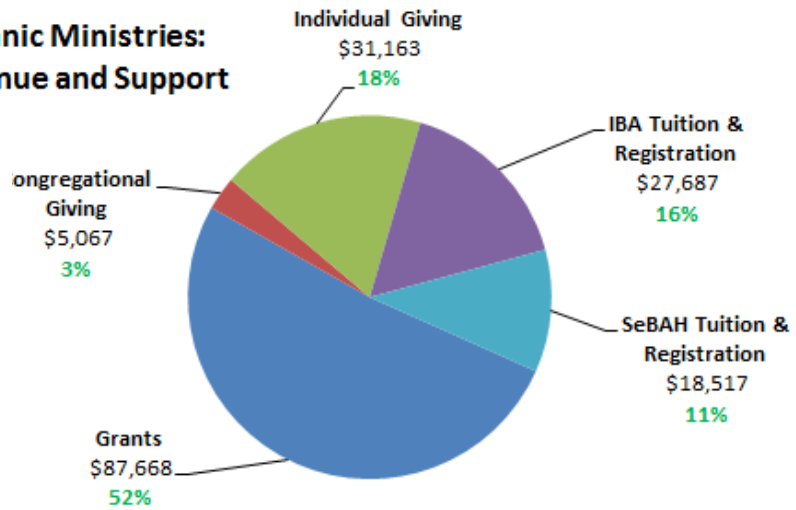

Hispanic Ministries Revenue, Support, and Gains

\$ 87,668	Grants
\$ 5,067	Congregational Giving
\$ 31,163	Individual Giving
\$ 27,687	IBA Tuition
\$ 18,517	SeBAH Tuition
<u>\$170,102</u>	

Hispanic Ministries: Revenue and Support