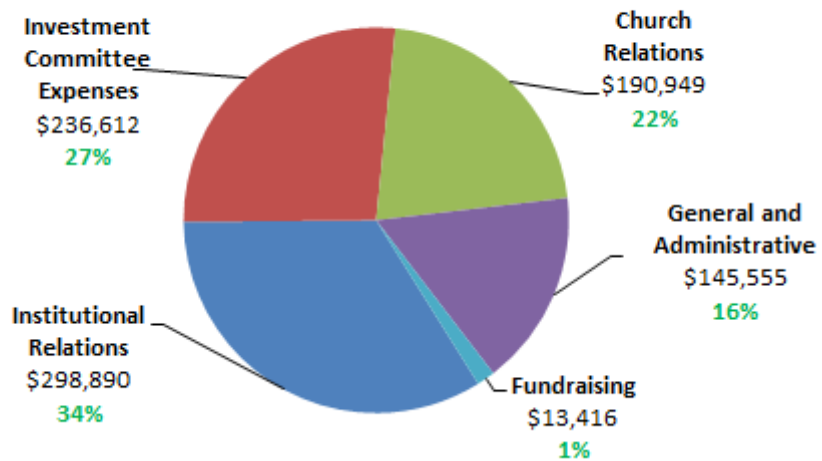

MEA Operations Expenses