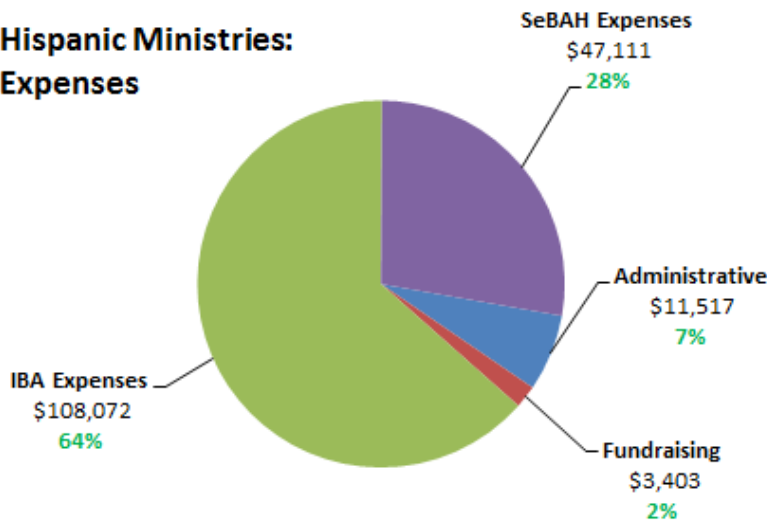

Hispanic Ministries: Expenses

HPLE Expenses

$ 11,334	Administrative
$ 6,589	Fundraising
$ 107,642	IBA Expenses
$ 44,551	SeBAH Expenses
<u>$ 170,117</u>