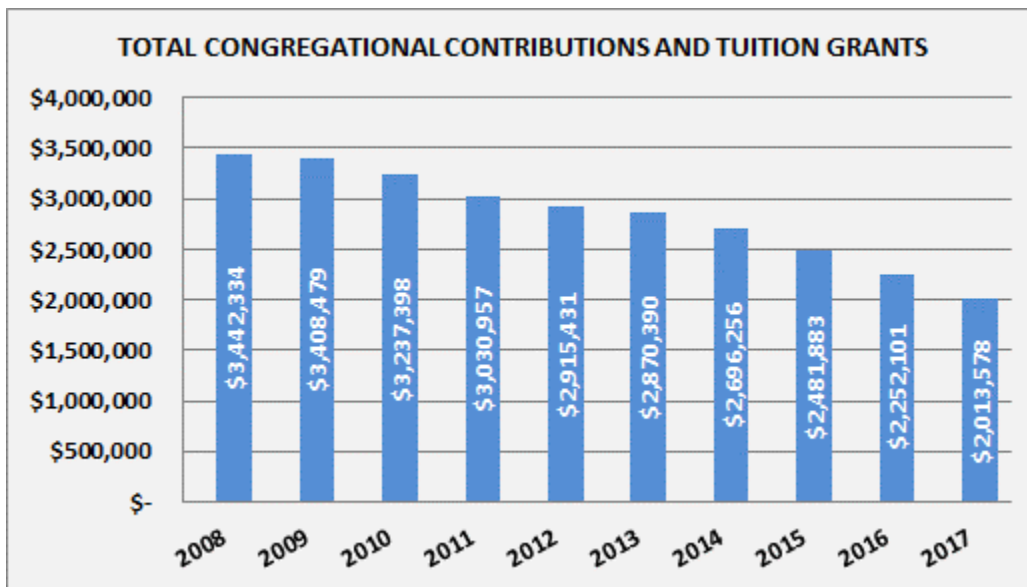

On the following pages, we have listed those congregations who gave during the 2016-2017 fiscal year (July 1, 2016-June 30, 2017). The list has been divided by the recipient (higher education institutions and MEA, RELE and Hispanic Ministries). This means a congregation could be listed more than once.

Thanks again for your support of Mennonite education!