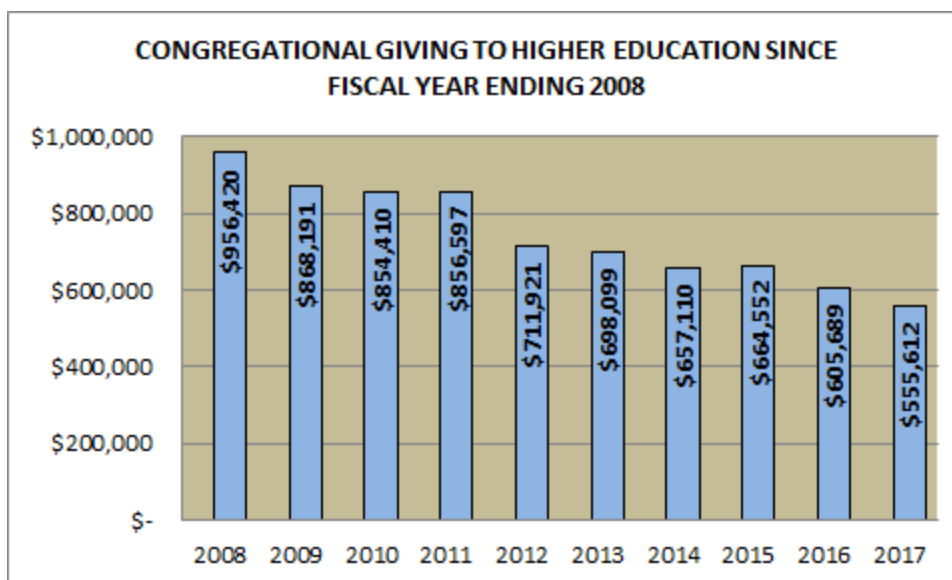

Options within the congregational giving system:

Mennonite Church USA congregations are identified as designated or unified. "Designated" means the congregation designates its gift to specific institutions. "Unified" means that a congregation's gift will benefit all higher education institutions and MEA. Congregations can also choose to give to the seminary pool or to the college pool.

Why is a unified giving option included?

- One congregational check can be sent to MEA for Mennonite higher education institutions instead of sending multiple checks to different institutions.
- Supporting Mennonite education as a whole eases a congregation's decision-making regarding which specific colleges, universities and seminaries to support.
- Due to the mobility of church members and attenders, there are alumni and supporters of most of the Mennonite higher education institutions in many congregations.

The graph below shows congregational giving to Mennonite higher education institutions and MEA since the 2007-2008 fiscal year.

We are also aware of and thankful for church and conference financial support of Mennonite Schools Council (MSC), its member schools, and Mennonite early childhood centers affiliated with Mennonite Early Childhood Network. At this point MEA does not collect that information.