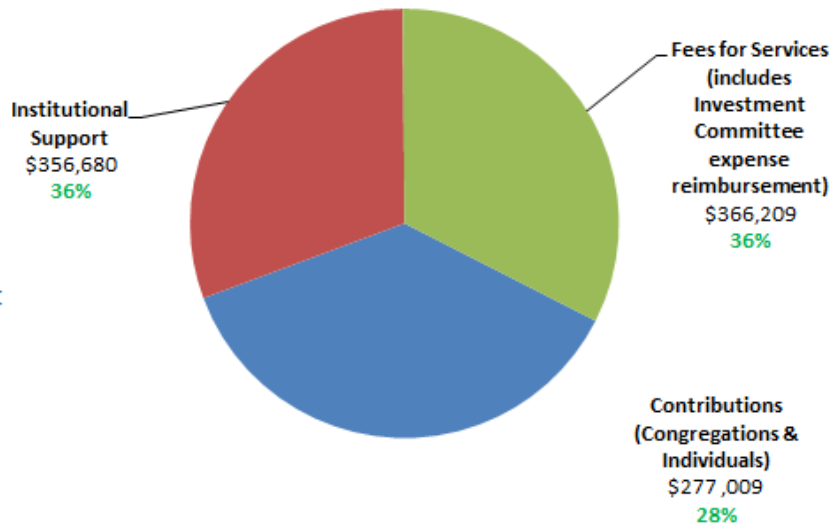

MEA 2016-2017 Fiscal Year Financial Report

July 1, 2016 - June 30, 2017

MEA Operations

MEA Operations:

Revenue, Support and Gains

$277,009	Contributions (Congregational & Individuals)
$356,680	Institutional Support
$366,209	Fees for Services (includes Investment Committee expense reimbursement)
<u>$999,898</u>	Total

MEA Operations Revenue, Support and Gains