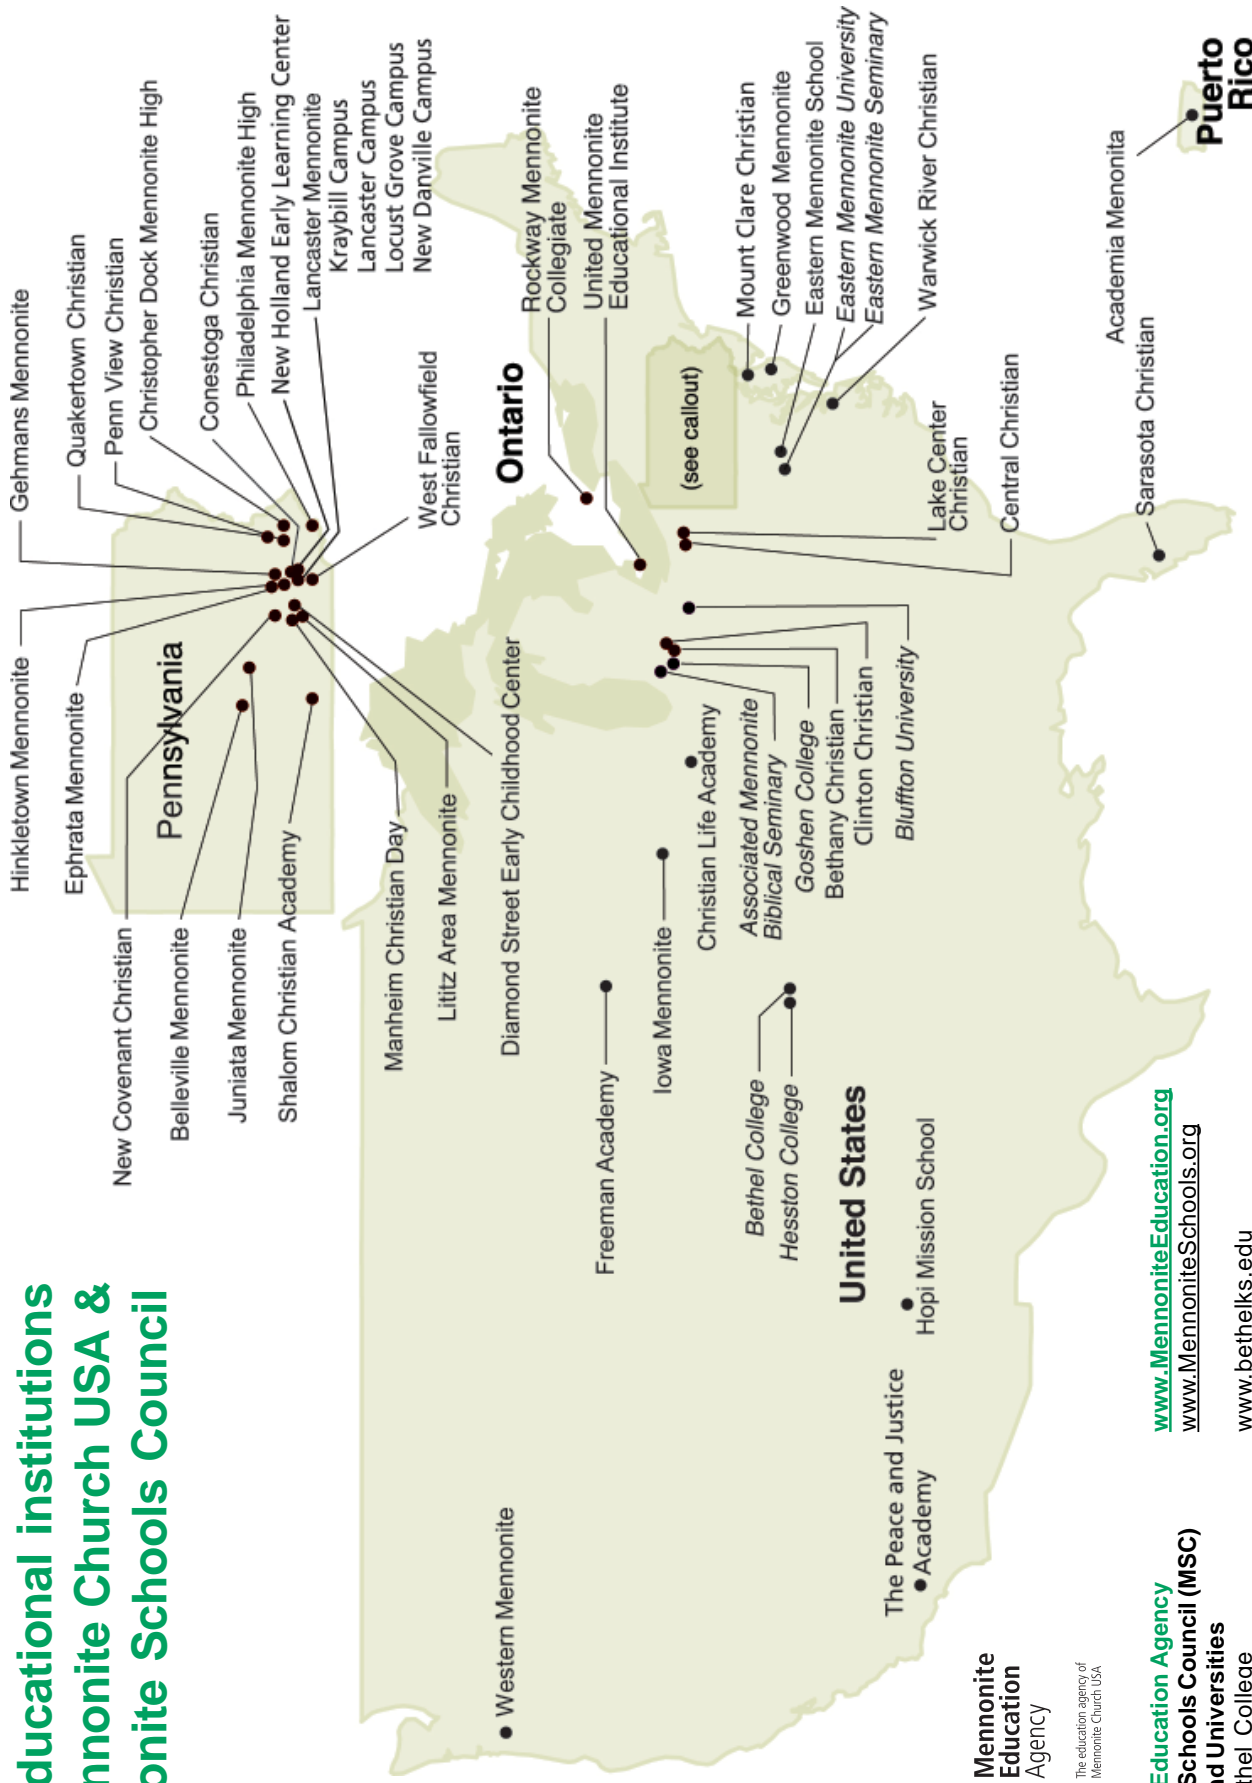

The educational institutions of Mennonite Church USA & Mennonite Schools Council

Mennonite Education Agency

The education agency of Mennonite Church USA

**Mennonite Education Agency
Mennonite Schools Council (MSC)
Colleges and Universities**

- Bethel College
- Bluffton University
- Eastern Mennonite University
- Goshen College
- Hesston College

Seminaries

- Associated Mennonite Biblical Seminary
- Eastern Mennonite Seminary

www.MennoniteEducation.org
www.MennoniteSchools.org

- www.bethelks.edu
- www.bluffton.edu
- www.emu.edu
- www.goshen.edu
- www.hesston.edu

- www.ambs.edu
- www.emu.edu/seminary